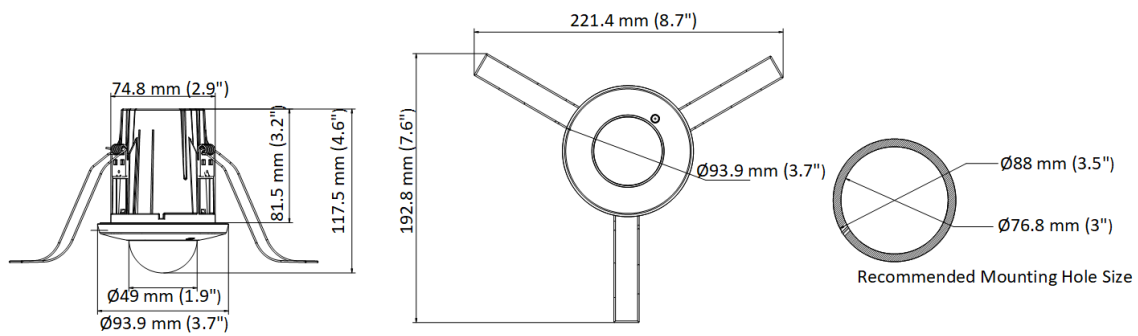

Camera Weight	Approx. 155 g (0.3 lb.)
With Package Weight	Approx. 325 g (0.7 lb.)
Approval	
EMC	FCC (47 CFR Part 15, Subpart B); CE-EMC (EN 55032: 2015, EN 61000-3-2:2019, EN 61000-3-3:2013+A1:2019, EN 50130-4: 2011 +A1: 2014);
Safety	CB (IEC 62368-1:2014+A11); CE-LVD (EN 62368-1:2014/A11:2017)
Environment	CE-RoHS (2011/65/EU); WEEE (2012/19/EU); Reach (Regulation (EC) No 1907/2006)

▪ **Available Model**

DS-2CD2E23G2-U (2.8/4 mm)

▪ **Dimension**

Unit: mm (inch)