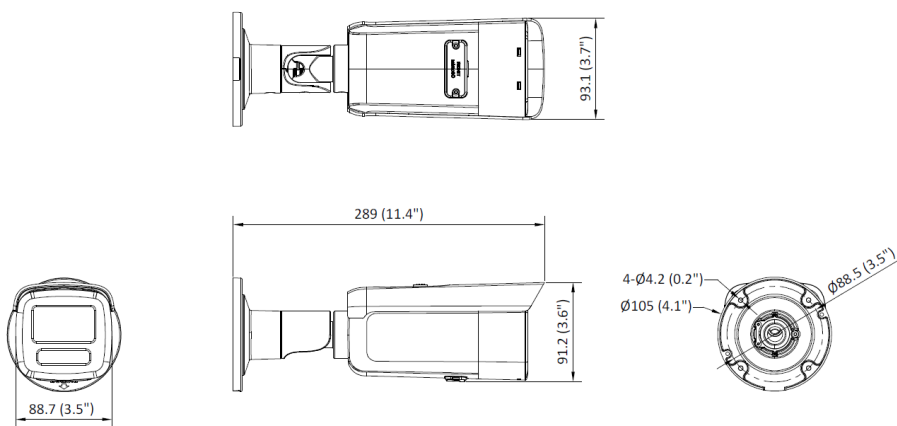

Level	Description
Top-level protection	Hikvision products at this level are equipped for use in areas where professional anti-corrosion protection is a must. Typical application scenarios include coastlines, docks, chemical plants, and more.
Moderate protection	Hikvision products at this level are equipped for use in areas with moderate anti-corrosion demands. Typical application scenarios include coastal areas about 2 kilometers (1.24 miles) away from coastlines, as well as areas affected by acid rain.
No specific protection	Hikvision products at this level are equipped for use in areas where no specific anti-corrosion protection is needed.

▪ **Dimension**

Unit:mm (inch)

▪ **Accessory**

▪ **Optional**

DS-1280ZJ-S Junction Box	DS-1275ZJ-SUS Vertical Pole Mount	DS-1260ZJ-AC#SA Junction Box	DS-1260ZJ Junction Box	DS-1276ZJ-SUS Corner Mount
DS-1275ZJ-S-SUS Vertical Pole Mount