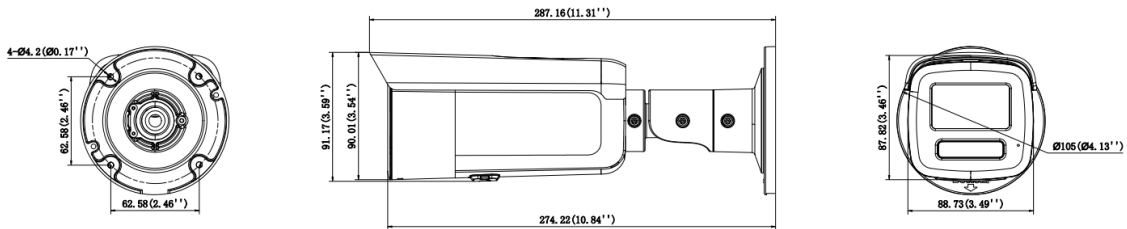

Dimension	286.7 mm × 93.3 mm × 91.2 mm (11.3" × 3.7" × 3.6")
Package Dimension	386 mm × 156 mm × 155 mm (15.2" × 6.1" × 6.1")
Weight	Approx. 1200 g (2.7 lb.)
With Package Weight	Approx. 1745 g (3.9 lb.)
Storage Conditions	-30 °C to 60 °C (-22 °F to 140 °F). Humidity 95% or less (non-condensing)
Startup and Operating Conditions	-30 °C to 60 °C (-22 °F to 140 °F). Humidity 95% or less (non-condensing)
General Function	Heartbeat, mirror, flash log, password reset via email, pixel counter, anti-banding
Language	33 languages: English, Russian, Estonian, Bulgarian, Hungarian, Greek, German, Italian, Czech, Slovak, French, Polish, Dutch, Portuguese, Spanish, Romanian, Danish, Swedish, Norwegian, Finnish, Croatian, Slovenian, Serbian, Turkish, Korean, Traditional Chinese, Thai, Vietnamese, Japanese, Latvian, Lithuanian, Portuguese (Brazil), Ukrainian
Approval	
EMC	CE-EMC: EN 55032:2015+A1:2020, EN 50130-4:2011+A1:2014, EN IEC 61000-3-2:2019+A1:2021, EN 61000-3-3:2013+A1:2019+A2:2021, RCM: AS/NZS CISPR 32: 2015, IC: ICES-003: Issue 7, KC: KN32: 2015, KN35: 2015
Safety	UL: UL 62368-1, CB: IEC 62368-1: 2014+A11, CE-LVD: EN 62368-1: 2014/A11: 2017
Environment	CE-RoHS: 2011/65/EU
Protection	IP67: IEC 60529-2013
Anti-Corrosion Protection	NEMA 4X (NEMA 250-2018)

▪ Available Model

DS-2CD2T87G3-LIY(2.8mm)

DS-2CD2T87G3-LIY(4mm)

DS-2CD2T87G3-LIY(2.8mm)(Black)

▪ Dimension

SPEC

Unit: mm(inch)

▪ Accessory

▪ Optional

DS-1275ZJ-SUS Vertical pole mount	DS-1276ZJ-SUS Corner mount	DS-1260ZJ Junction box	DS-1280ZJ-S Junction box	DS-1275ZJ-S-SUS Vertical pole mount
				
				

See Far, Go Further

www.hikvision.com
support@hikvision.com