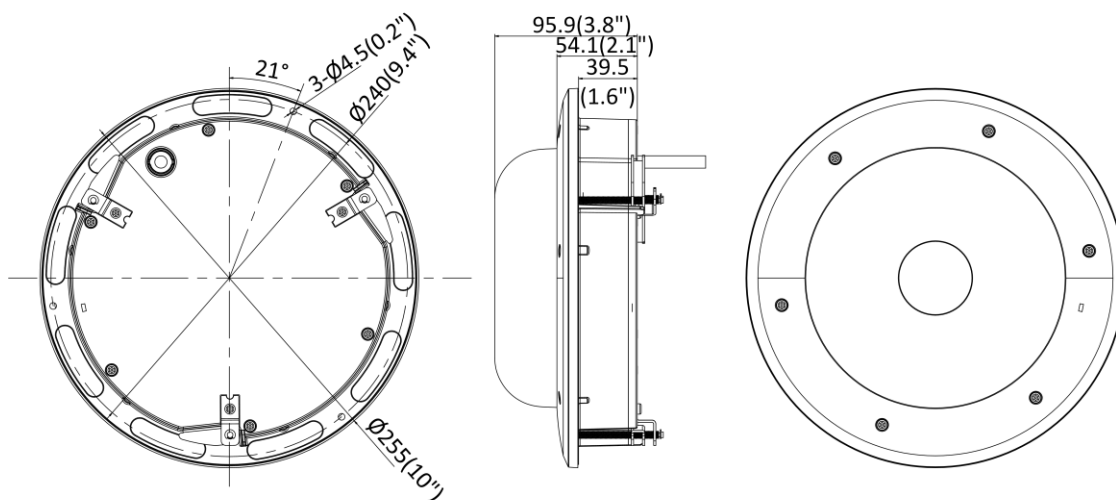

Power Supply	12 VDC \pm 20%, reverse polarity protection; three-core terminal block 24 VAC \pm 20%; PoE (802.3af, class 0)
Power Consumption and Current	12 VDC, 1.2 A, 14 W 24 VAC, 1 A, 14 W PoE (802.3af, 36 to 57 VDC), 0.36 A to 0.22 A, 13 W, class 0
Material	Bubble: plastic, camera: metal
Dimensions	Camera: \varnothing 255 \times 95.9 mm (10" \times 3.8") With package: 312 \times 311 \times 163 mm (13.2" \times 10.3" \times 11.5")
Weight	Camera: 2.1 kg (4.7 lb.) With package: 3.4 kg (7.5 lb.)

*The VCA function can be enabled for any channel separately, or for both Camera 01 and Camera 03, or Camera 02 and Camera 04.

▪ Available Model

DS-2CD6D54G1-ZS/RC (2.8 to 8 mm)

▪ Dimension

Unit: mm(inch)

Distributed by