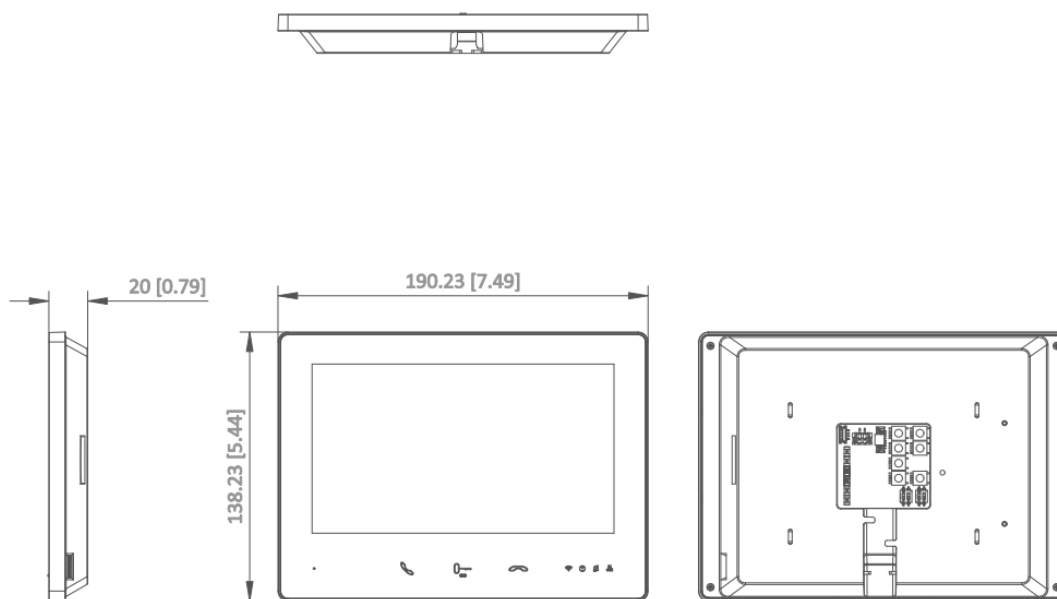

▪ **Dimension**

Unit:mm [inch]

SCALE 1:1

Headquarters

No.555 Qianmo Road, Binjiang District,
Hangzhou 310051, China
T +86-571-8807-5998
www.hikvision.com

Follow us on social media to get the latest product and solution information.