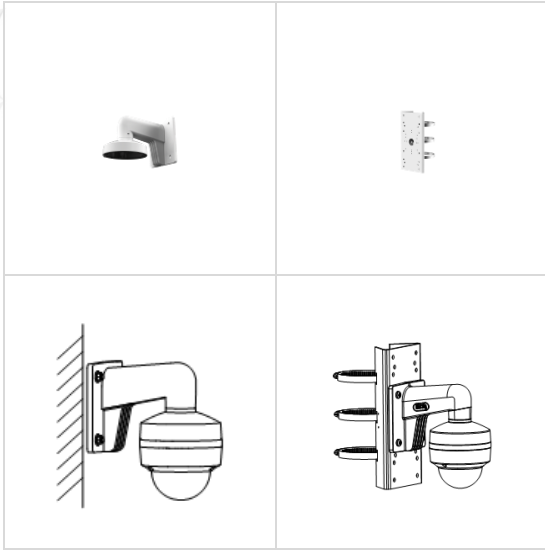

## ▪ Specification

Camera	
Image Sensor	5 MP CMOS
Max. Resolution	2560 (H) × 1944 (V)
Min. Illumination	0.01 Lux @ (F2.0, AGC ON), 0 Lux with IR
Shutter Time	PAL: 1/25 s to 1/50, 000 s NTSC: 1/30 s to 1/50, 000 s
Day & Night	ICR
Angle Adjustment	Pan: 0 to 355°, Tilt: 0 to 75°, Rotation 0 to 355°
Signal System	PAL/NTSC
Lens	
Lens Type	2.8 mm and 3.6 mm fixed focal lens
Focal Length & FOV	2.8 mm, horizontal FOV: 85°, vertical FOV: 63°, diagonal FOV: 110° 3.6 mm, horizontal FOV: 80°, vertical FOV: 63°, diagonal FOV: 105°
Lens Mount	M12
Image	
Image Parameters Switch	STD/HIGH-SAT
Image Settings	Brightness, Sharpness, Smart IR
Frame Rate	5 M @ 20 fps, 4 M @ 30 fps, 4 M @ 25 fps, 1080P @ 30 fps, 1080P @ 25 fps
Day/Night Mode	Auto/Color/BW (Black and White)
Wide Dynamic Range (WDR)	Digital WDR
Image Enhancement	DWDR, BLC, HLC, Global
Noise Reduction	2D DNR
White Balance	Auto/Manual
AGC	Yes
Interface	
Video Output	1 HD analog output
General	
Material	Metal
Dimension	82.4 mm × Ø111 mm (3.2" × Ø4.4")
Weight	Approx. 440 g (0.97 lb.)
Operating Condition	-40 °C to 60 °C (-40 °F to 140 °F), humidity: 90% or less (non-condensation)
Communication	HIKVISION-C
Language	English
Power Supply	12 VDC ±25%/PoC.af <i>*You are recommended to use one power adapter for one camera, and use 2-pin power supply for long-distance power supply.</i>
Consumption	Max. 2.6 W
IR Range	Up to 20 m
Approval	
Protection	IP67, IK10

## ▪ Available Model

DS-2CE57HOT-VPITE(C)

▪ Dimension

▪ Accessory

▪ Optional

DS-1258ZJ Wall mount	DS-1271ZJ-110 Pendant Mount	DS-1280ZJ-DM18 Junction box	DS-1272ZJ-110B Wall mount	DS-1259ZJ Inclined ceiling mount
DS-1272ZJ-110 Wall mount	DS-1275ZJ-SUS Vertical pole mount			