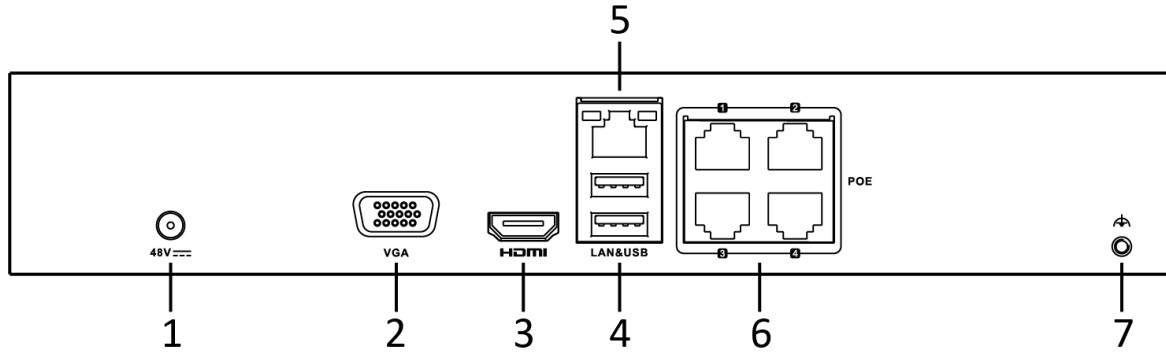

Camera Dimension

Accessory

DS-1280ZJ-XS
Junction Box

NVR Dimension

Unit: mm

Physical Interface

| No. | Description | No. | Description |
|-----|----------------|-----|--------------------------------------|
| 1 | Power Supply | 5 | LAN Network Interface |
| 2 | VGA Interface | 6 | Network Interfaces with PoE function |
| 3 | HDMI Interface | 7 | Ground |
| 4 | USB Interface | | |