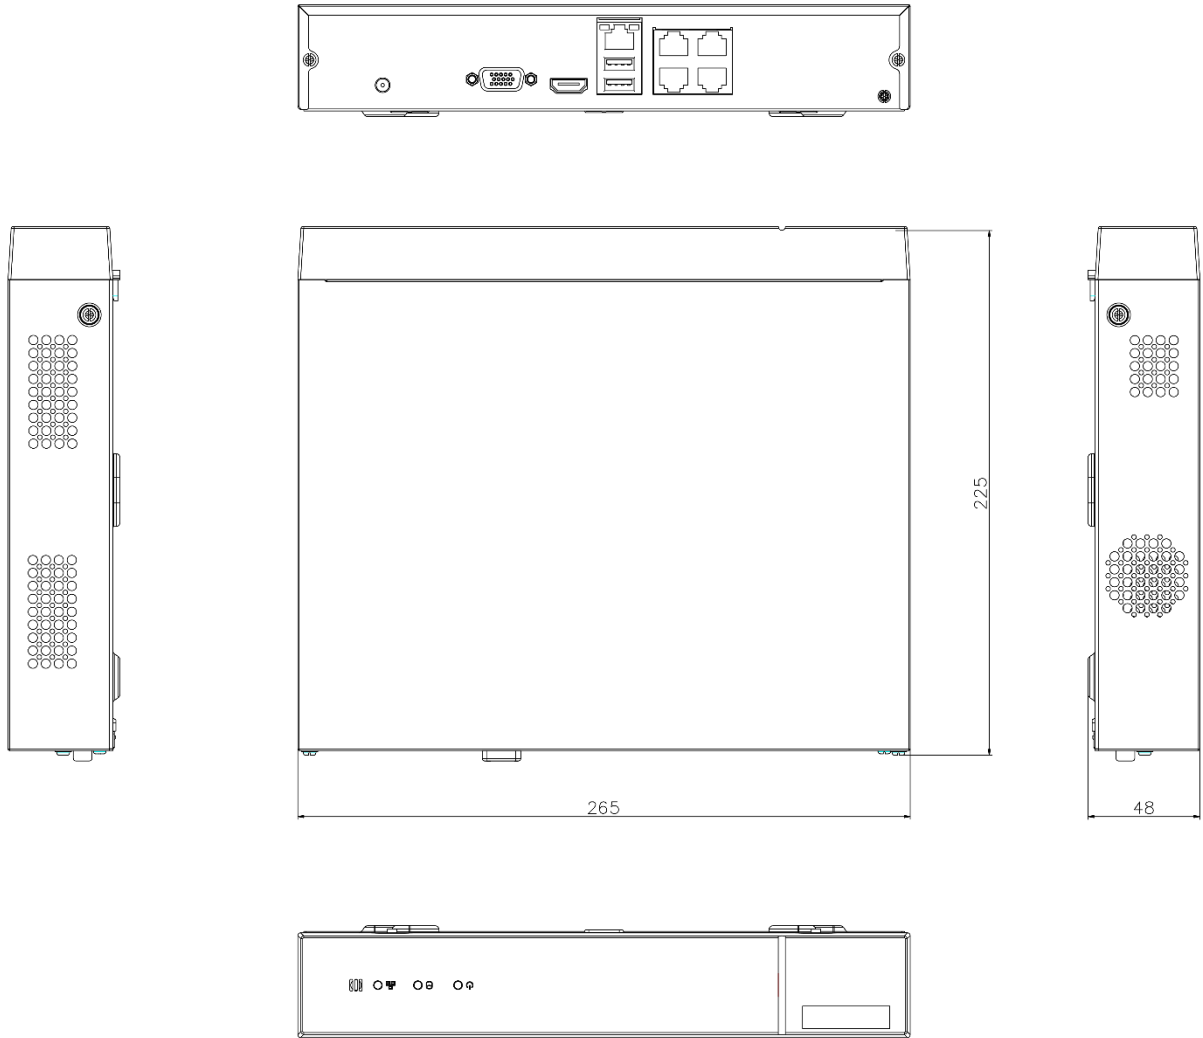

| | |
|------------------------------|---|
| Accessories | Power: 1 power cable Network cable: 4 × 18.3 m (60 ft) video and power cable HDMI cable: 1 HDMI cable |
| Hard Drive | No |
| Certification | FCC, CE |
| Weight (with package) | ≤ 6.5 kg (14.3 lb) |

Camera Dimension

Accessory

DS-1280ZJ-XS
Junction Box

NVR Dimension

Unit: mm

Physical Interface

| No. | Description | No. | Description |
|-----|----------------|-----|--------------------------------------|
| 1 | Power Supply | 5 | LAN Network Interface |
| 2 | VGA Interface | 6 | Network Interfaces with PoE function |
| 3 | HDMI Interface | 7 | Ground |
| 4 | USB Interface | | |