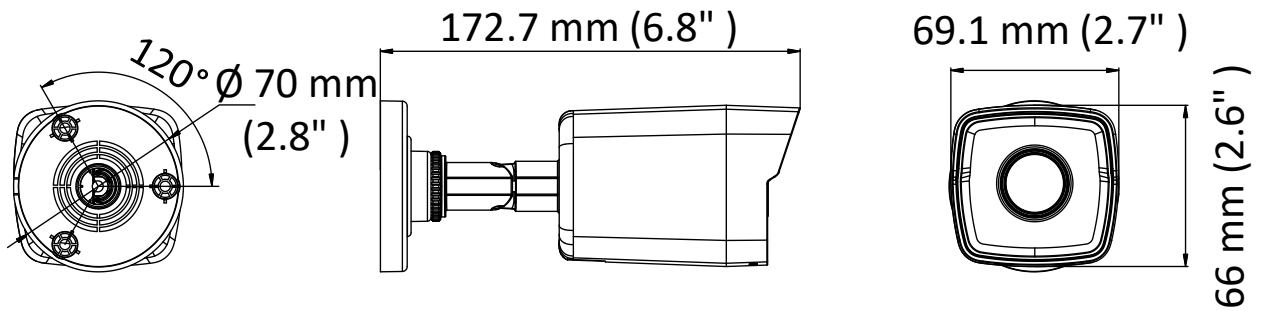

Accessories	Power: 1 power cable Network cable: 4 × 18.3 m (60 ft) video and power cable HDMI cable: 1 HDMI cable
Hard Drive	No
Certification	FCC, CE
Weight (with package)	≤ 6.5 kg (14.3 lb)

Camera Dimension

Accessory