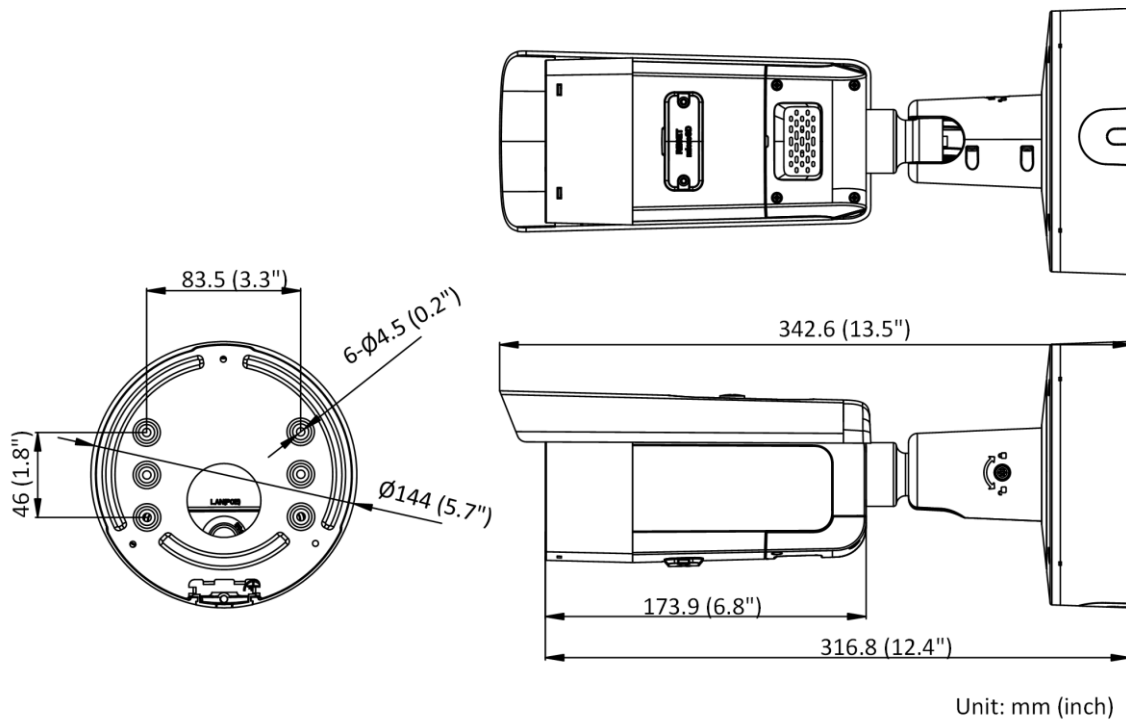

▪ **Dimension**

▪ **Accessory**

DS-1476ZJ-SUS
Corner Mount