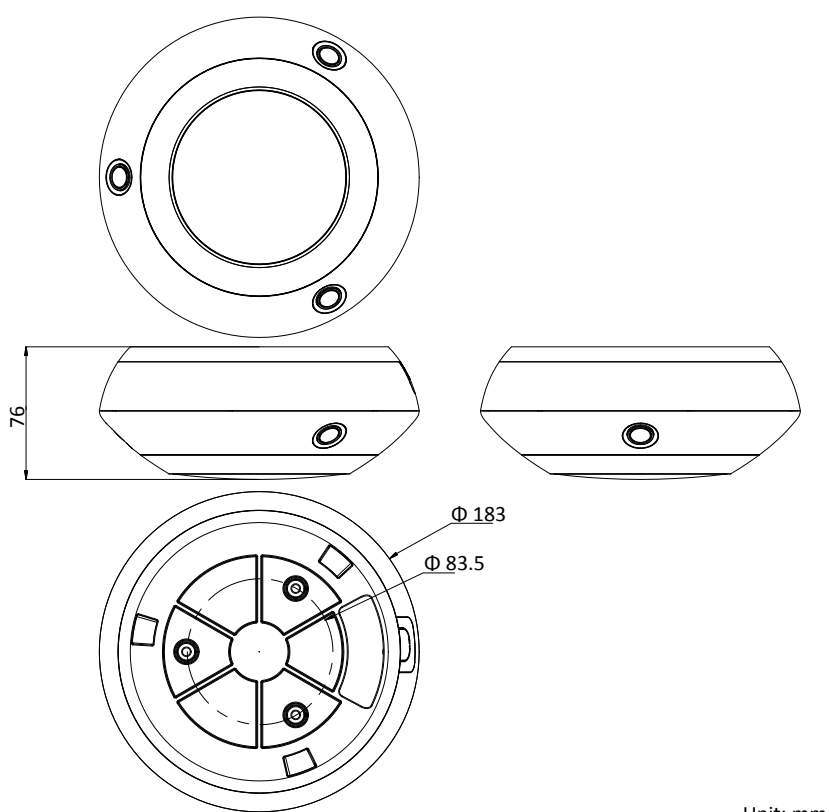

Power	12 VDC, 2.0 A & PoE (802.3 at), 42.5 to 57 VDC, 0.6 A, Class4 Max.20 W (Max. 6 W for IR)
Working Temperature	-10°C to 50°C (14°F to 122°F)
Working Humidity	≤ 90%
Protection Level	IP66, TVS 2000V Lightning Protection, Surge Protection and Voltage Transient Protection
Material	PC & Aluminum alloy
Dimensions	Φ 183 mm × 76 mm (Φ 7.20" × 2.99")
Weight	Approx. 0.68 kg (1.50 lb)

Available Model

DS-2PT3306IZ-DE3(2mm), 12 VDC & PoE (802.3 at, class 4)

Dimensions

Unit: mm

Accessories

DS-1294ZJ-TRL Wall Mounting Bracket

DS-1271ZJ-PT10 Pendant Mounting Bracket

Distributed by